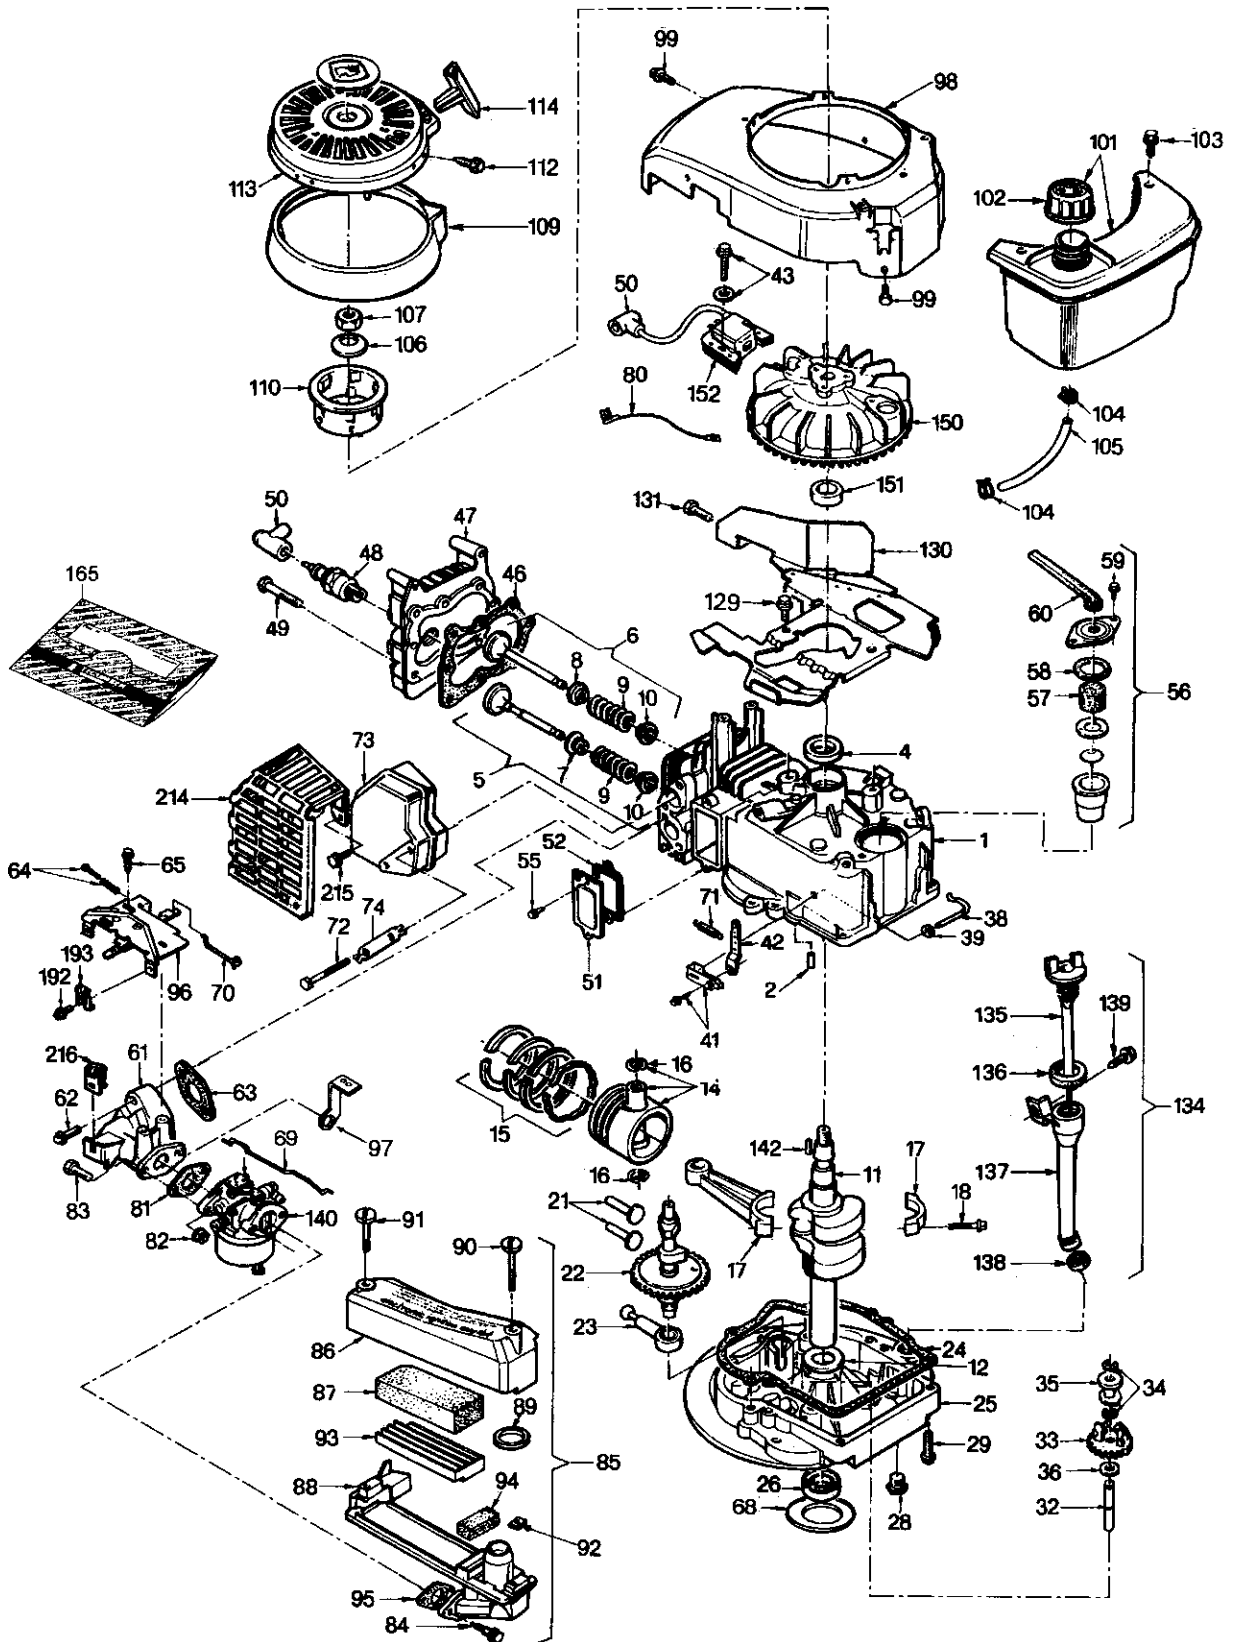

Tecumseh products made in Italy by

TECUMSEH EUROPA S.p.A.