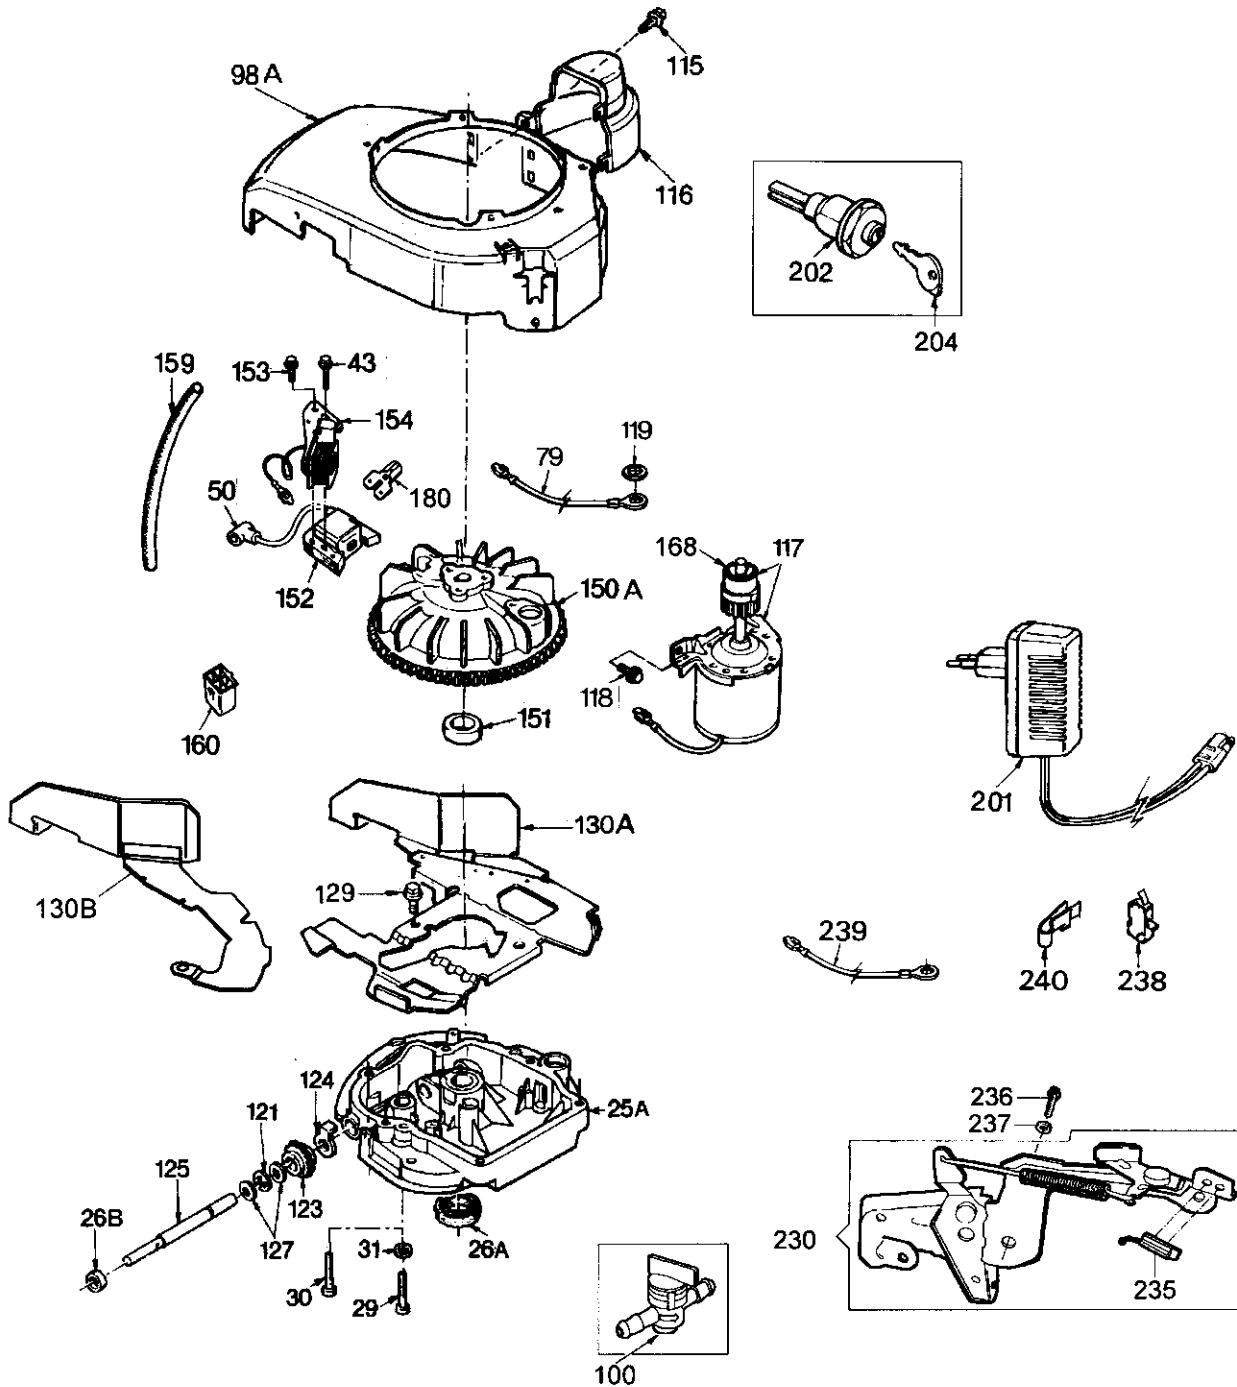

Tecumseh products made in Italy by

TECUMSEH EUROPA S.p.A.

SYNERGY Models

Issued: 02/96
Revised: 08/98

Division	3
Section	A

Ref.No.	Part No.	Part Name
1	16010042	Cylinder Assy. (Inc.-2,4)(71.40 mm Bore) E-59002B ,003B,005B
1	16010050	Cylinder Assy. (Inc.-2,4)(66.60 mm Bore) E-49002 ,002B,003,004,004B,005,005B,006,008B,010,010B,020,020B,100,100B,102,105,110,110B,114,115,116,130B,131,225,225B,226,226B,326,326B
1	16010051	Cylinder Assy. (Inc.-2,4)(63.50 mm Bore) E-39002 ,002B,003B,005B,100B,102B
1	16010052	Cylinder Assy. (Inc.-2,4)(66.60 mm Bore) E-49002H ,100K,102G,402,402B,405B,516
1	16010055	Cylinder Assy. (Inc.-2,4)(66.60 mm Bore) E-49000H ,002A,002C,003A,003B,004A,004C,005C,098K,100A,102A,102C,110C,115A,116A,130C,225C,226C,326C,402A,402C,403A,405C,514A
1	16010056	Cylinder Assy. (Inc.-2,4)(71,00 mm Bore) E-59002C ,002D,005C,005D,102D,405C
1	16010060	Cylinder Assy. (Inc.-2,4)(63.50 mm Bore) E-39002C ,005C,100C,202C,302C
1	16010061	Cylinder Assy. (Inc.-2,4)(66.60 mm Bore) E-49002D ,002F,003D,003H,005D,005F,005H,005K,011H,016G,017G,100D,100E,100F,100G,102D,102K,115D,115F,302E,304D,304H,305E,306D,400D,403H,404H,503,503H,504B,504F,602,610B,616F,616K,630B,630H,716F
1	16010071	Cylinder Assy. (Inc.-2,4)(71,00 mm Bore) E-59000H ,002F,002G,004G,004H,005F,005G,005H,006H
1	16010074	Cylinder Assy. (Inc.-2,4)(66.60 mm Bore) E-49000D ,000K,001H,001K,006F,015K,018K,101K,103H,115H,413H,414H,504H,631H
2	29410001	Dowel Pin
4	29610017 *	Oil Seal
5	16130001	Intake Valve (Inc.-9,10)(Std)
5	16130002	Intake Valve (Inc.-9,10)(OS. 0.80 mm) E-39002C ,005C,100C,202C,302C E-49002D ,002F,002H,003D,003H,005D,005F,005H,005K,011H,016G,017G,100D,100E,100F,100G,100K,102D,102G,102K,115D,115F,302E,304D,304H,305E,306D,400D,403H,404H,503,503H,504B,504F,602,610B,616F,616K,630B,630H,716F E-59000H ,002F,002G,004G,004H,005F,005G,005H,006H
5	16130009	Intake Valve (Inc.-9,10)(Std)
5	16130010	Intake Valve (Inc.-9,10)(OS. 0.80 mm) E-39002 ,002B,003B,005B,100B,102B E-49002 ,002B,003,004,004B,005,005B,006,008B,010,010B,020,020B,100,100B,102,105,110,110B,114,115,116,130B,131,225,225B,226,226B,326,326B,402,402B,405B,516
5	16130011	Intake Valve (Inc.-9,10)(Std)
5	16130012	Intake Valve (Inc.-9,10)(OS. 0.80 mm) E-49000D ,000H,000K,001H,001K,002A,002C,003A,003B,004A,004C,005C,006F,015K,018K,098K,100A,101K,102A,102C,103H,110C,115A,115H,116A,130C,225C,226C,326C,402A,402C,403A,405C,413H,414H,504H,514A,631H E-59002B ,002C,002D,003B,005B,005C,005D,102D,405C
6	16140009	Exhaust Valve (Inc.-9,10)(Std)
6	16140010	Exhaust Valve (Inc.-9,10)(OS. 0.80 mm) E-39002 ,002B,002C,003B,005B,005C,100B,100C,102B,202C,302C E-49000D ,000K,001H,001K,002,002B,002D,002F,002H,003,003D,003H,004,004B,005,005B,005D,005F,005H,005K,006,006F,008B,010,010B,011H,015K,016G,017G,018K,020,020B,100,100B,100D,100E,100F,100G,100K,101K,102,102D,102G,102K,103H,105,110,110B,114,115,115D,115F,115H,116,130B,131,225,225B,226,226B,302E,304D,304H,305E,306D,326,326B,400D,402,402B,403H,404H,405B,413H,414H,503,503H,504B,504F,504H,516,602,610B,616F,616K,630B,630H,631H,716F E-59000H ,002F,002G,004G,004H,005F,005G,005H,006H
6	16140011	Exhaust Valve (Inc.-9,10)(Std)

Note: Always check Master Price List for replacement part numbers.

Tecumseh products made in Italy by
TECUMSEH EUROPA S.p.A.